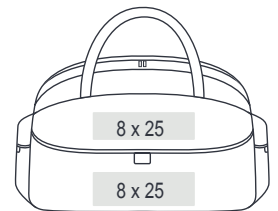

Travel/Sports Bag

Travel, Sports & Holdalls

Attractive travel holdall • Large main compartment with central zip • Front pocket and two end pockets with Velcro fastenings • Zipped internal pocket • Webbed carrying handles • Adjustable padded shoulder strap • Internal base board with external studs • Suitable for screen printing / transfer printing or embroidery.

* Combines with the Granada trolley bag and the Ibiza toiletry bag, to make an attractive travel set.

 420D Rip-Stop Polyester

 35 x 60 x 23 cm
45 litres

 34 x 53 x 36 cm
20 pieces, 16 kg

■ 2488-52
| Silver

■ 2488-11
| Black

LEGEND

 Material

 Product Dimensions and Capacity

 Carton Dimensions, Quantity and Weight

 YY x XX Print Area (cm) Position and Size

Embroidery Hoop (cm)